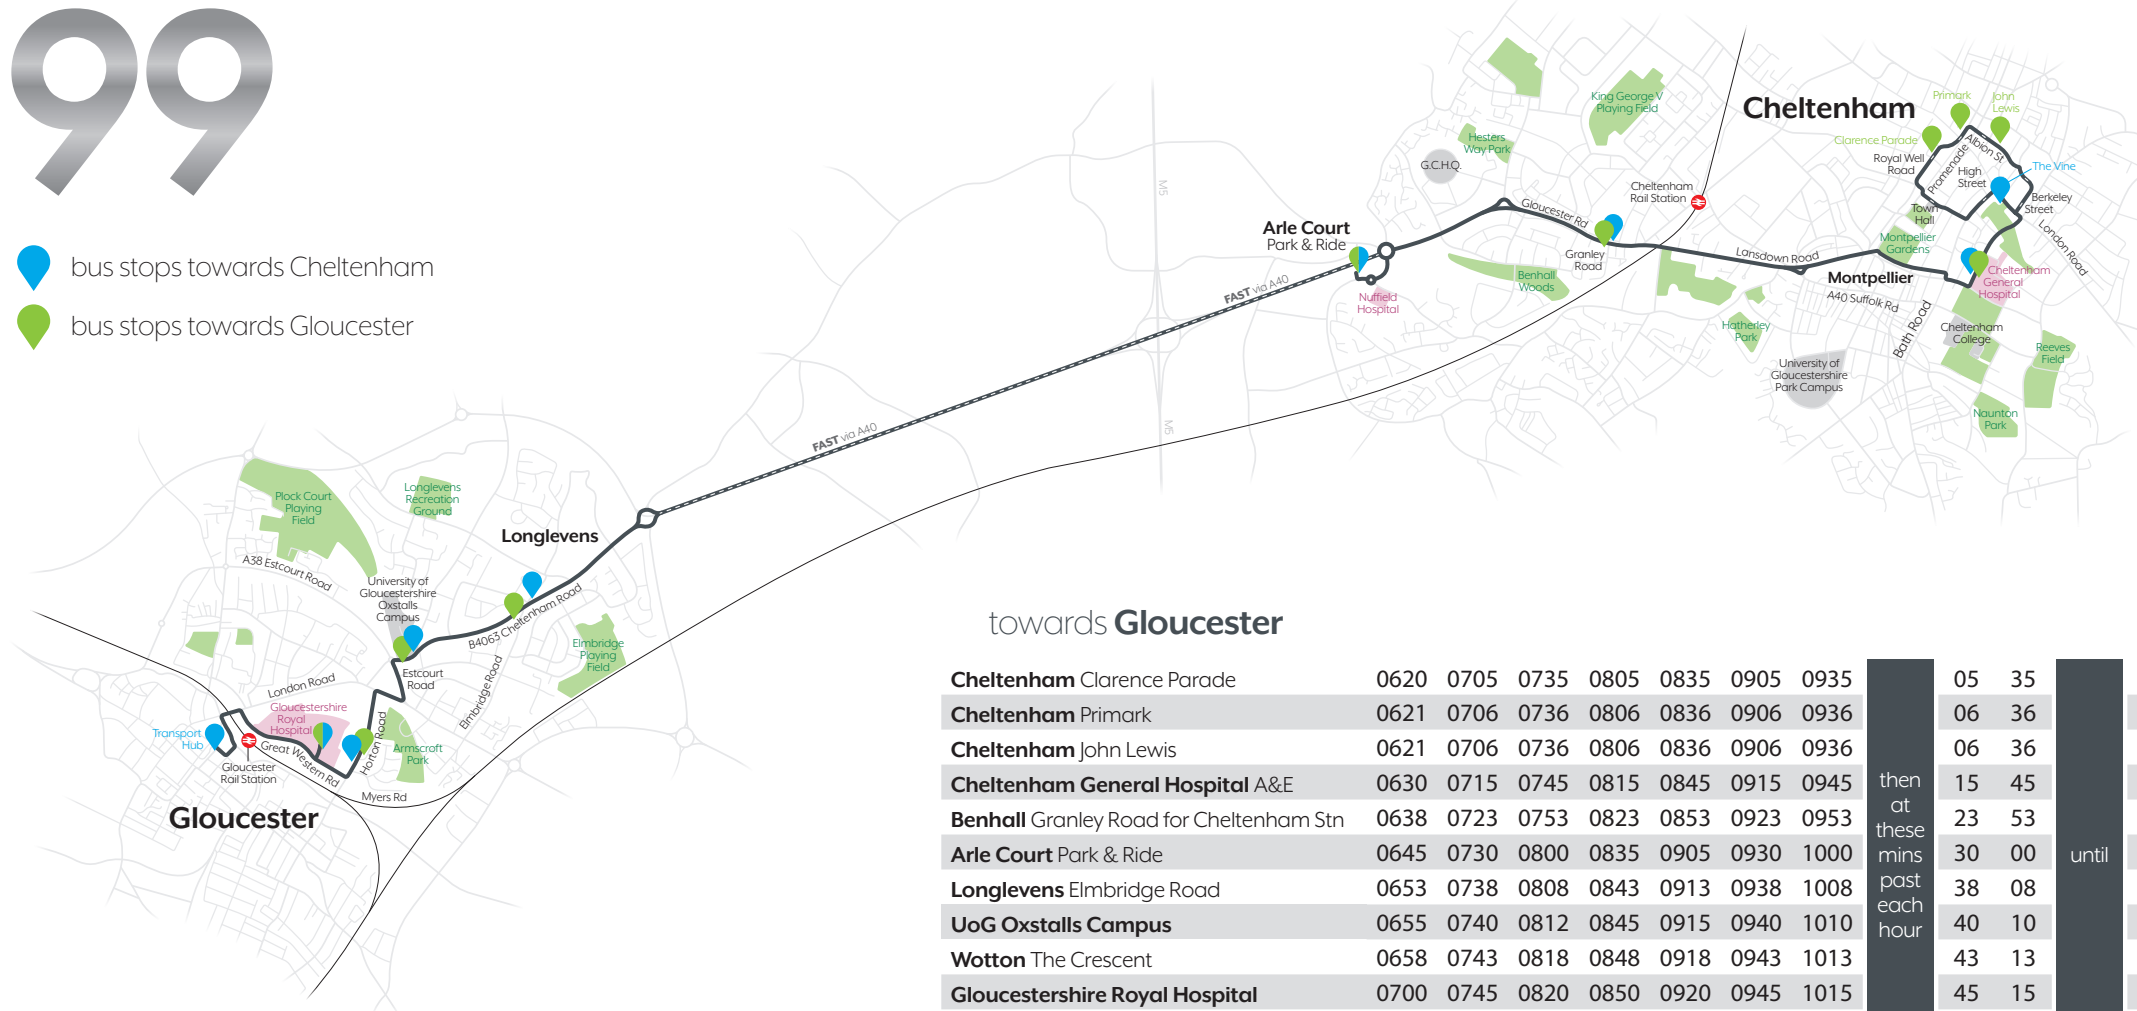

# 99

 bus stops towards Cheltenham

 bus stops towards Gloucester

## stops

Service 99 is limited stop and operates direct between Cheltenham and Gloucester via the A40. See below list of stops and map overleaf.

Cheltenham	Gloucester
Clarence Parade	Transport Hub bay C
Primark (North Street stop 18)	Gloucestershire Royal Hospital (Tower Block entrance)
John Lewis	Horton Road (by end of Myers Road)
Cheltenham General Hospital (College Road)	University of Gloucestershire Oxstalls Campus
Gloucester Road (by end of Granley Road)	Longlevens, Cheltenham Road
Arle Court Park & Ride	(by end of Elmbridge Road)