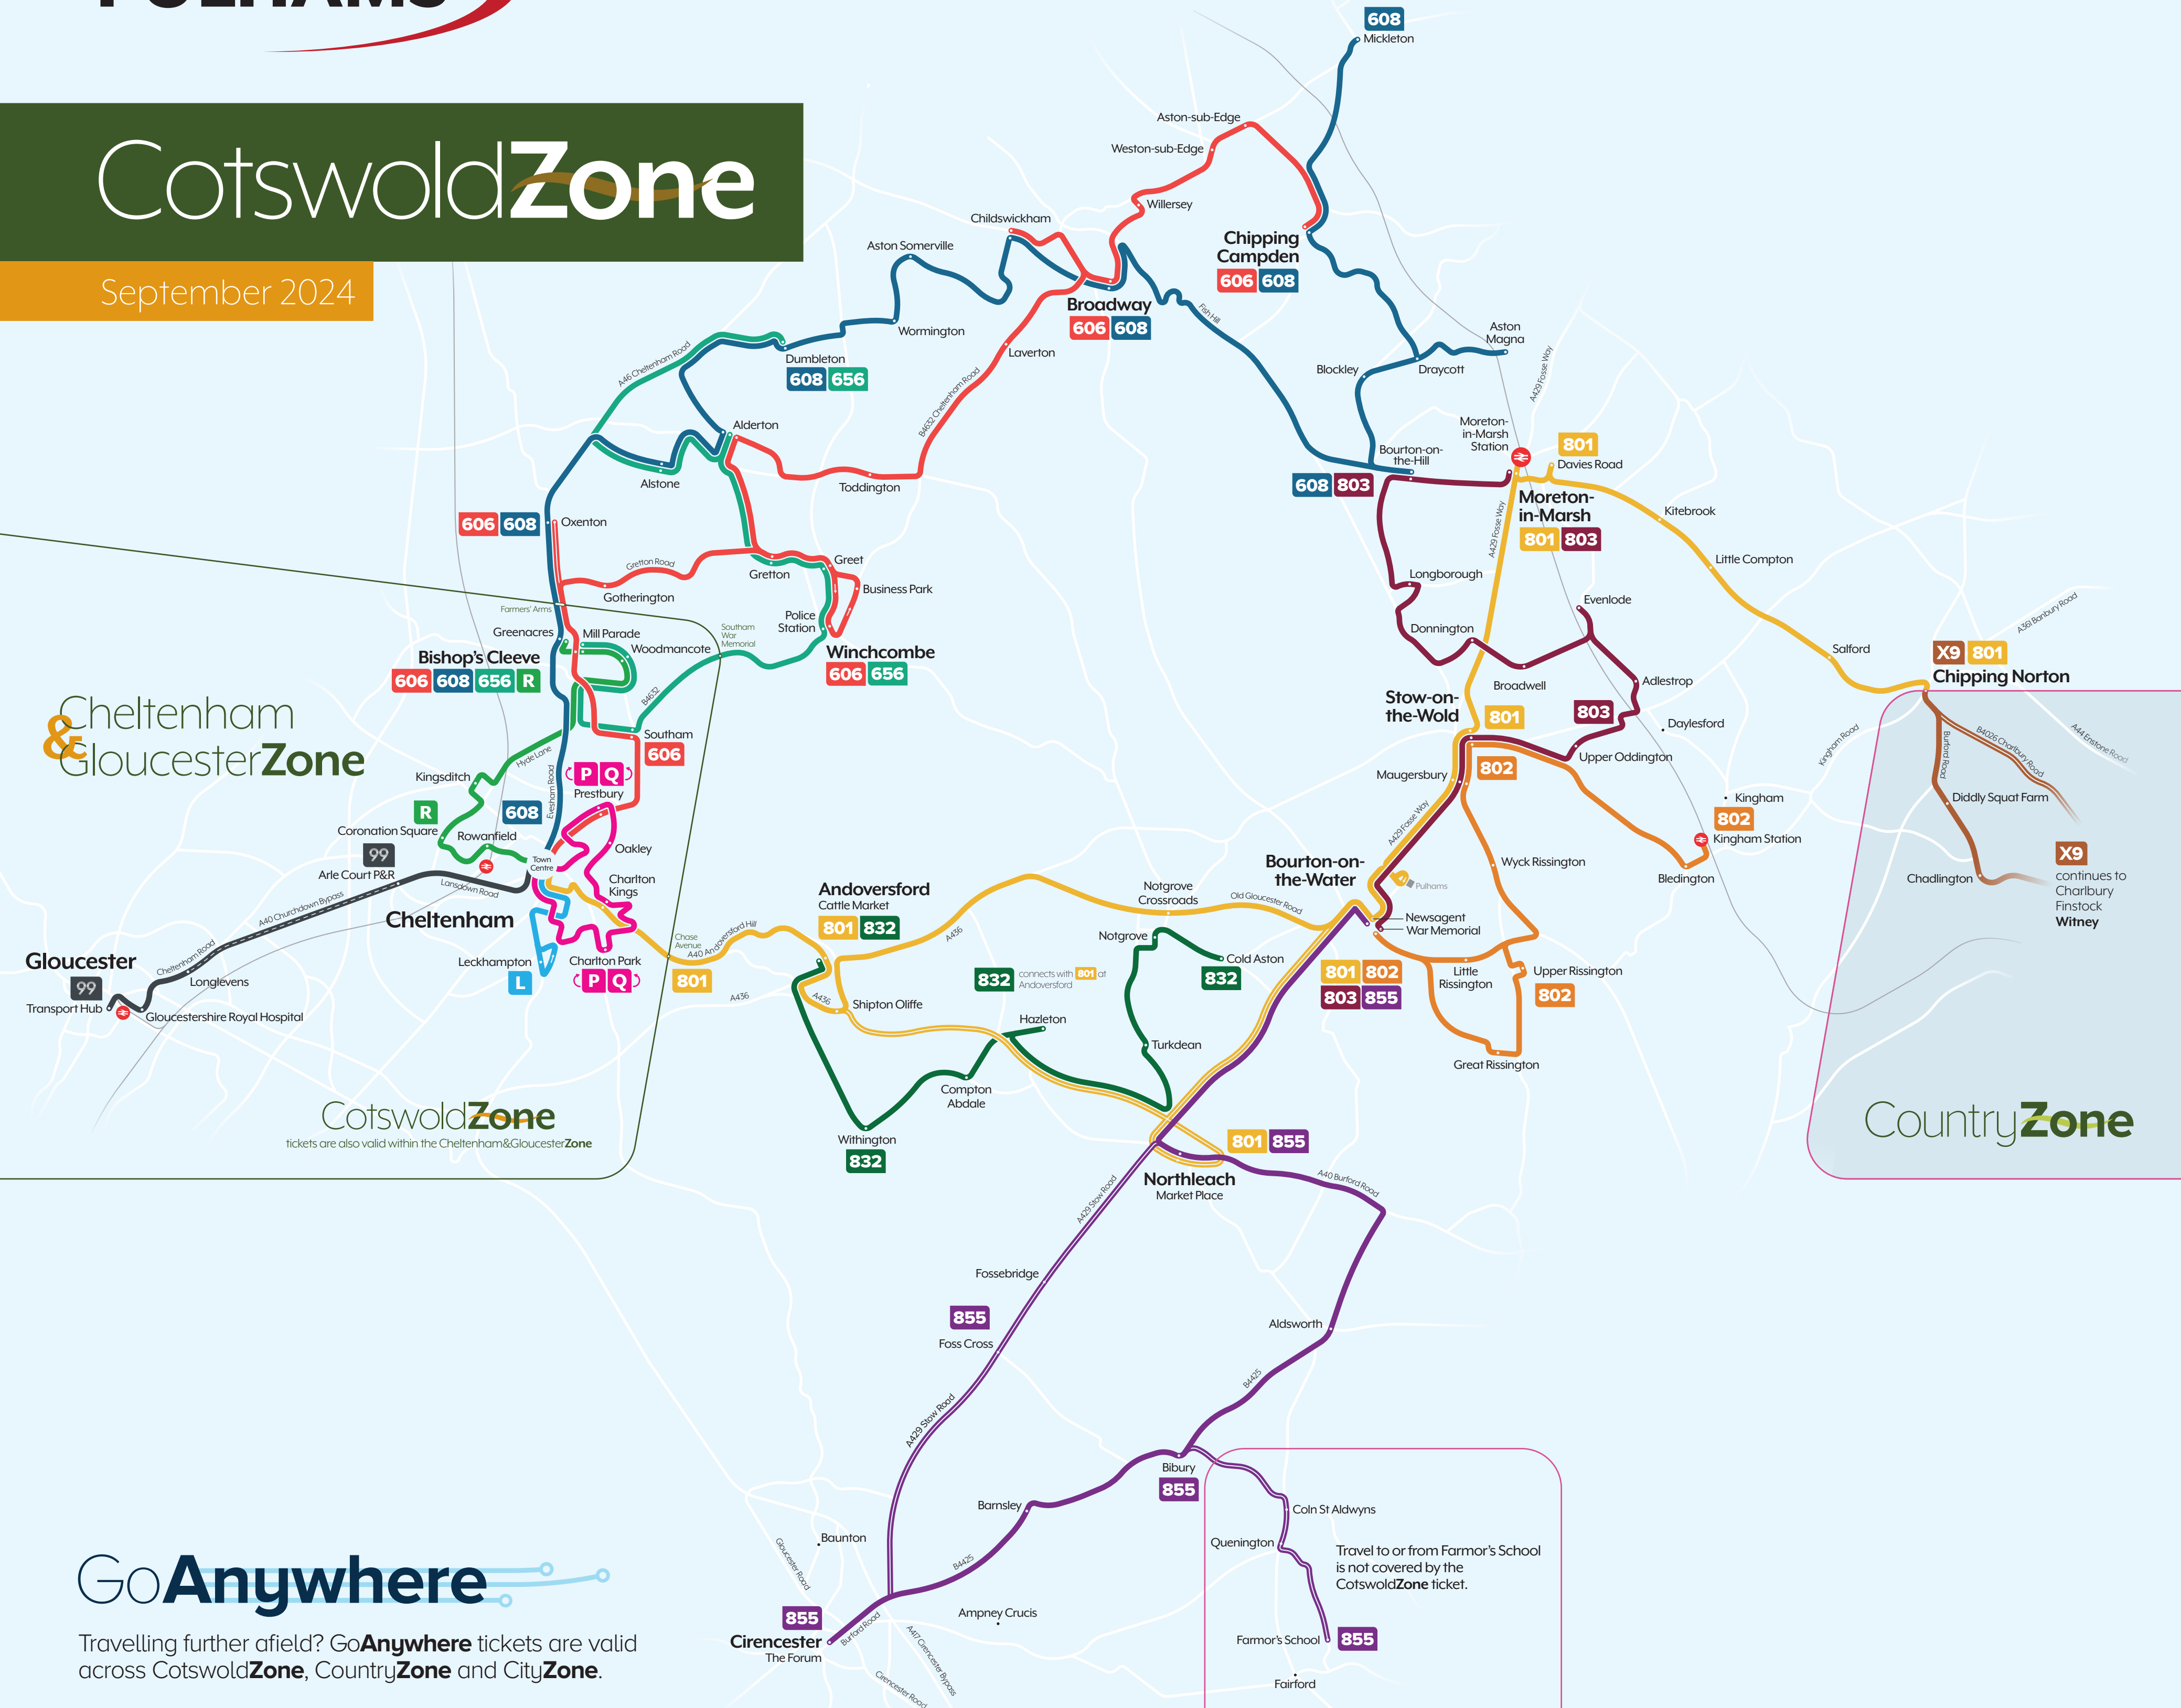

CotswoldZone

September 2024

Cheltenham & GloucesterZone

CotswoldZone
tickets are also valid within the Cheltenham & GloucesterZone

Go Anywhere

Travelling further afield? Go Anywhere tickets are valid across CotswoldZone, CountryZone and CityZone.

Travel to or from Farmor's School is not covered by the CotswoldZone ticket.